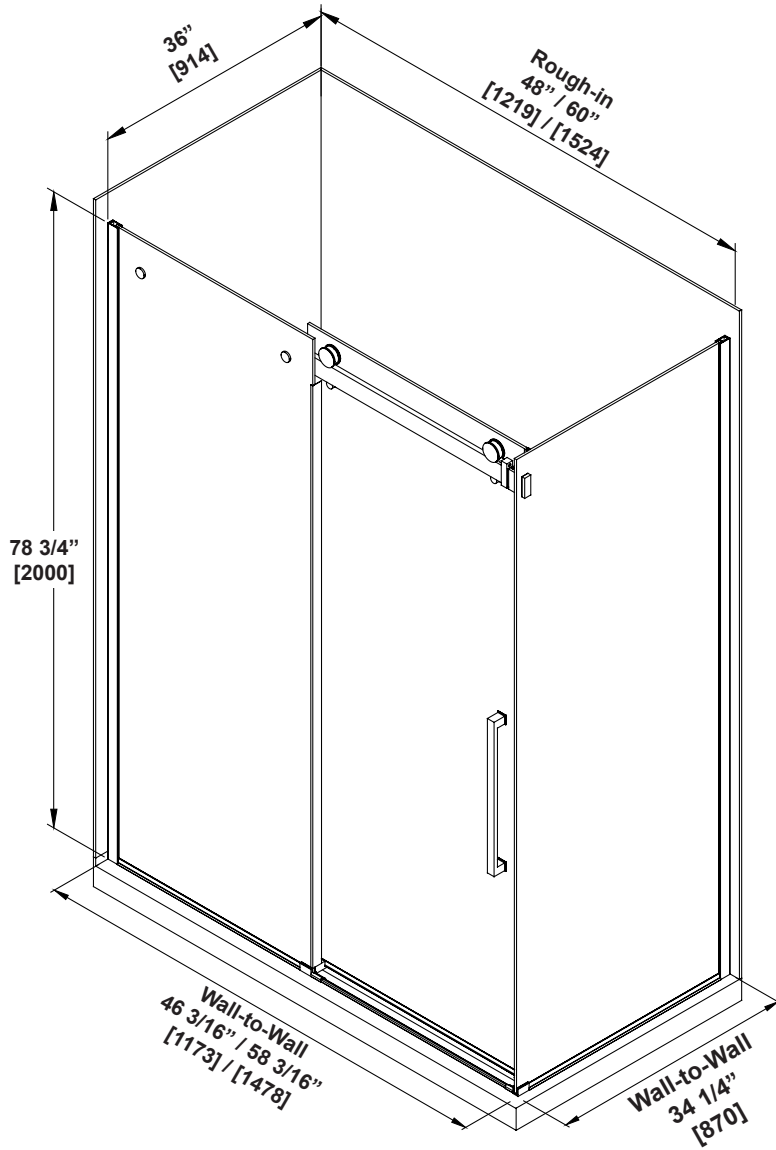

# SIERRA SP 36

Measures: inch [millimeter]

## Glass panel only