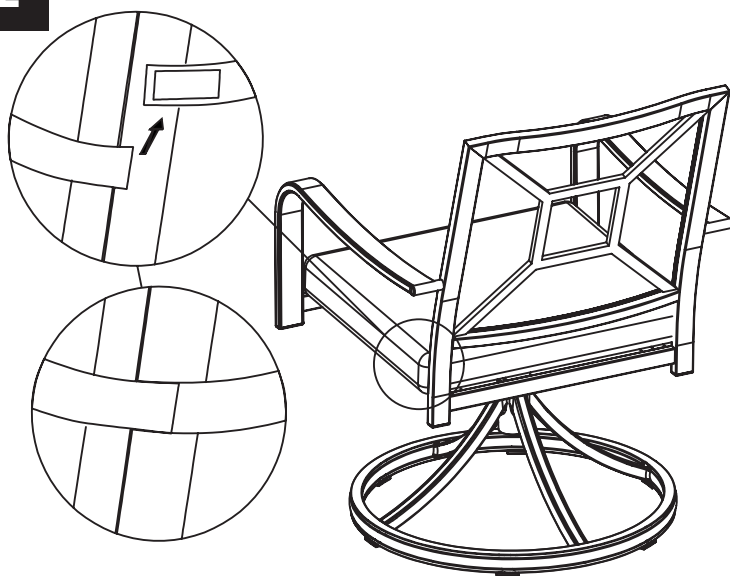

ASSEMBLY / ASSEMBLAGE / ENSEMBLE

1

1

2

3

4

FOR DOMESTIC USE ONLY.

WICKER: CLEANING - UV protected synthetic wicker allows color retention after hours of outdoor use. Hose off outdoors for easy cleaning. Wipe up minor spills with a mild soap and damp cloth.