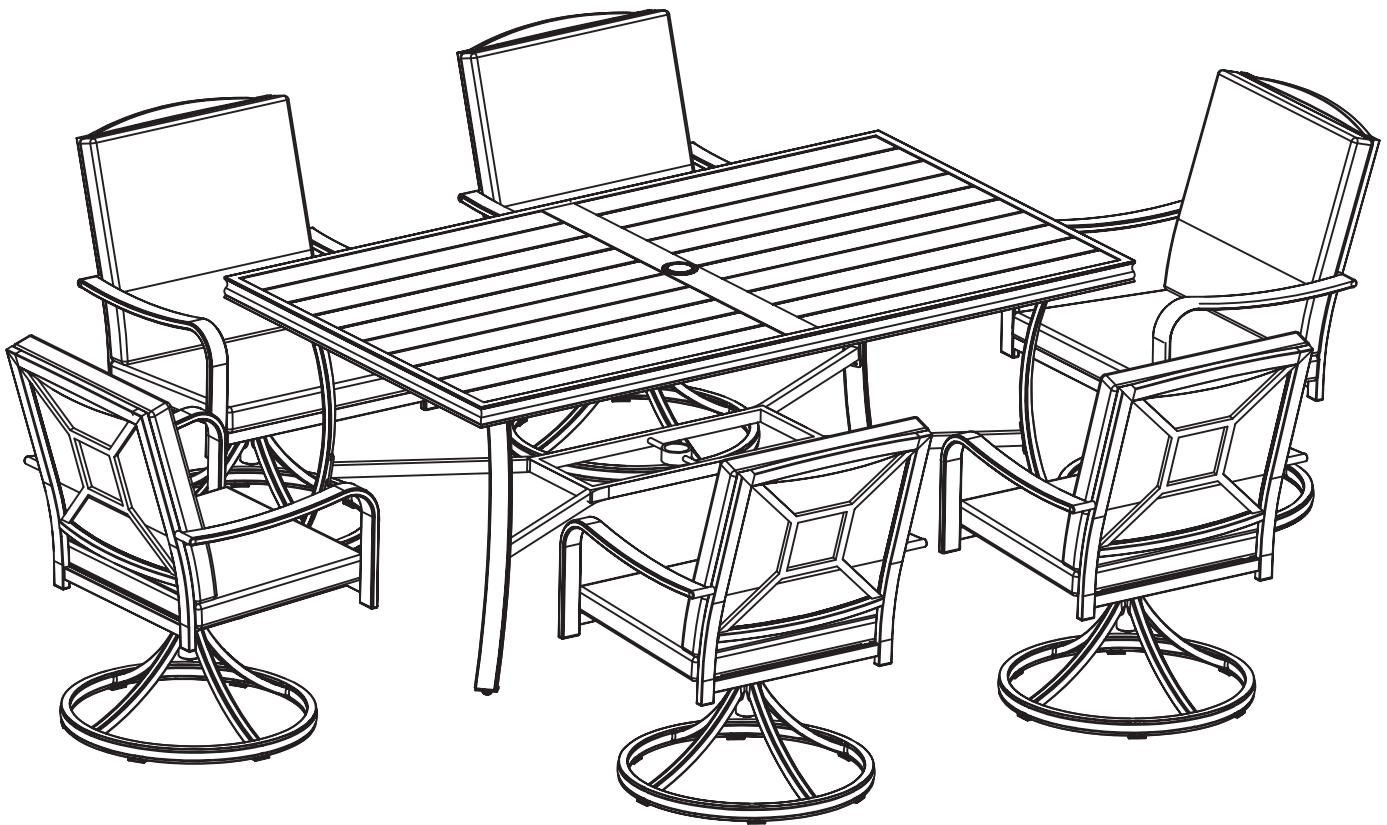

Assembly Instructions

Instructions d'assemblage

Instrucciones de ensamble

Questions, problems, missing parts?

Before returning to your retailer, call our customer service department at

1-866-839-2888

8 a.m. - 5 p.m., EST, Monday - Friday
(Canada and United States only)

Questions, problèmes ou pièces manquantes?

Avant de retourner le produit à votre détaillant, communiquer avec le service à la clientèle au

1-866-839-2888

du lundi au vendredi de 8 h à 17 h HE
(Canada et États-Unis)

Preguntas, problemas, piezas faltantes?

Antes de volver a la tienda, llame a nuestro departamento de servicio al cliente al

1-866-839-2888

8 am. - 5 pm., HDE, Lunes a Viernes
(Canadá y Estados Unidos solamente)