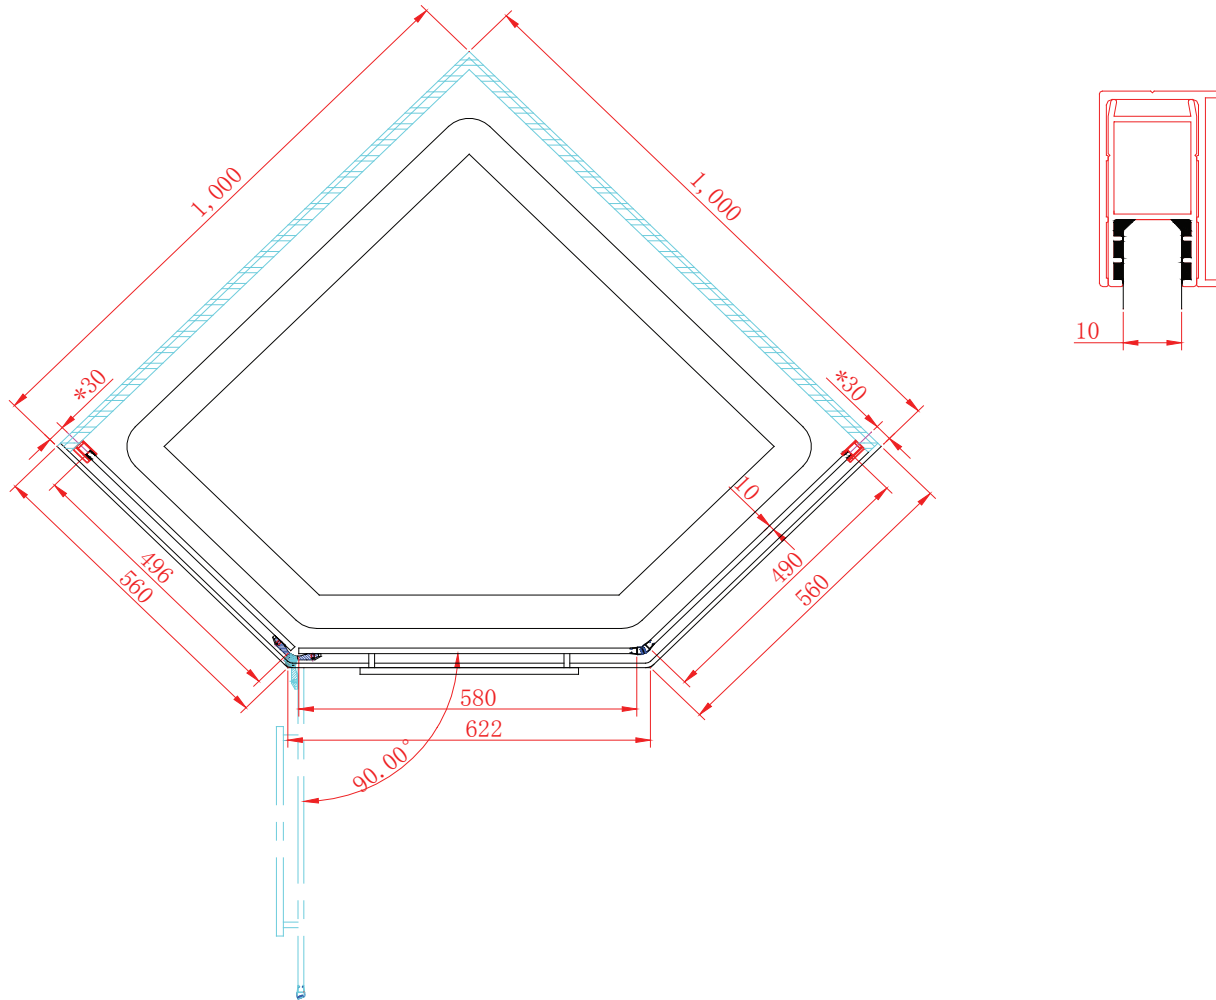

Name	Front View				OVE DECORS			
Model	OWS-322				2800 ETIENNE LE NOIR			
Drwg#	02	Drawing not to scale			Laval, Quebec			
Revision #	2	Date		Signature	Canada			
Designed by	A. R. C.	07.20.07	Verified by	G. B.	Qty	1		
Proof read by	T. A.				H7R 0A3			
Processed by			Approved by	T. A.				

Name	Cross Section				OVE DECORS				
Model	OWS-322				2800 ETIENNE LE NOIR				
Drwg#	03	Drawing not to scale			Laval, Quebec				
Revision #	2	Date		Signature	Canada				
Designed by	A. R. C.	09.09.12	Verified by	G. B.	Qty	1			
Proof read by	T. A.				H7R 0A3				
Processed by			Approved by	T. A.					